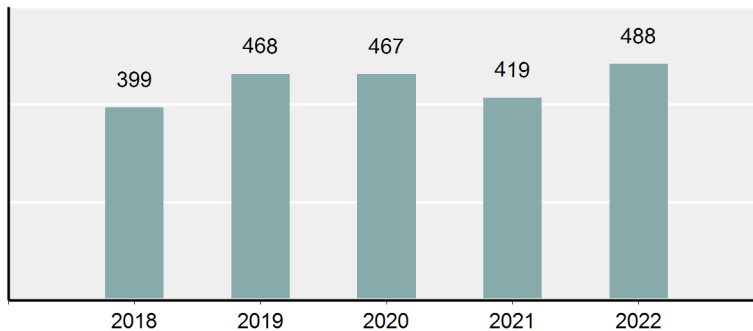

Assaults on Officers by Time of Day	
	Distribution
12 am - 4 am	20.08%
4 am - 8 am	6.35%
8 am - 12 pm	9.02%
12 pm - 4 pm	17.01%
4 pm - 8 pm	22.95%
8 pm - 12 am	24.59%

**Total Officers Assaulted in Idaho
5 Year Trend**