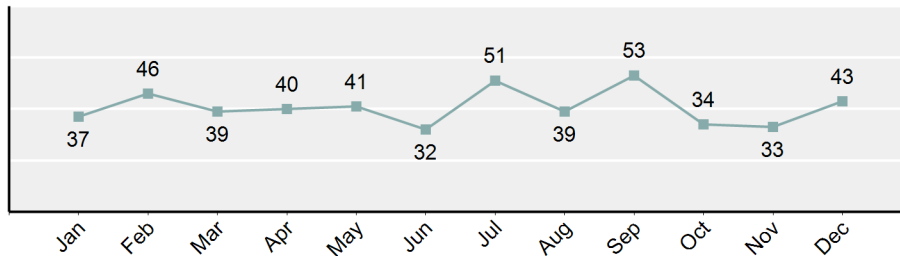

Officers Assaulted	
County Officers	21.93%
City Officers	73.77%
State Officers	4.30%

Assaults on Officers by Time of Day	
	Distribution
12 am - 4 am	20.08%
4 am - 8 am	6.35%
8 am - 12 pm	9.02%
12 pm - 4 pm	17.01%
4 pm - 8 pm	22.95%
8 pm - 12 am	24.59%

**Total Officers Assaulted in Idaho
5 Year Trend**

*Population Base: 1,938,529

Idaho Law Enforcement Officers Assaulted

Idaho Law Enforcement Officers Killed in the Line of Duty

1883	1	1945	1	1979	1
1890	1	1946	1	1981	2
1901	1	1951	1	1985	1
1904	1	1957	1	1989	3
1914	1	1962	1	1992	1
1918	1	1964	1	1994	1
1921	1	1965	2	1995	1
1924	3	1966	1	1997	1
1926	1	1967	1	1998	1
1928	3	1968	2	2001	3
1931	1	1969	2	2002	1
1934	2	1970	2	2003	1
1935	2	1971	2	2007	1
1938	1	1972	2	2009	2
1939	2	1974	1	2015	1
1940	2	1976	1	Total	67

Idaho Law Enforcement Officers Total Assaulted by Category 5 Year Trend

Idaho Law Enforcement Officers Total Assaults by Month in 2022

Type of Law Enforcement Officer Activity	# of Assaulted Officers
Responding to Disturbance Call	174
Attempting Other Arrests	91
Handling, Transporting, Custody of Prisoners	60
Investigating Suspicious Persons or Circ.	56
Traffic Pursuits and Stops	43
Handling Persons with Mental Illness	29
All Other	26
Civil Disorder (Riot, Mass Disobedience)	3
Burglaries in Progress/Pursuing Burglary Susp.	3
Ambush—No Warning	2
Robberies in Progress/Pursuing Robbery Suspects	1

National Facts on Officers Assaulted in 2021

Source: 2021 Law Enforcement Officers Killed and Assaulted, U.S. Department of Justice Federal Bureau of Investigation

- 35.2% of Officers assaulted were injured.
- 73 law enforcement officers killed feloniously in the line of duty. Increase 58%.
- Average of 12.3 per 100 officers were assaulted.