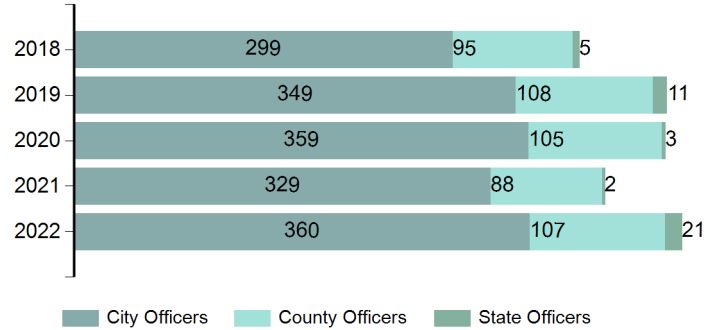

Officers Assaulted	
County Officers	21.93%
City Officers	73.77%
State Officers	4.30%

Assaults on Officers by Time of Day	
	Distribution
12 am - 4 am	20.08%
4 am - 8 am	6.35%
8 am - 12 pm	9.02%
12 pm - 4 pm	17.01%
4 pm - 8 pm	22.95%
8 pm - 12 am	24.59%

**Total Officers Assaulted in Idaho
5 Year Trend**

*Population Base: 1,938,529

Idaho Law Enforcement Officers Assaulted

Idaho Law Enforcement Officers Killed in the Line of Duty

1883	1	1945	1	1979	1
1890	1	1946	1	1981	2
1901	1	1951	1	1985	1
1904	1	1957	1	1989	3
1914	1	1962	1	1992	1
1918	1	1964	1	1994	1
1921	1	1965	2	1995	1
1924	3	1966	1	1997	1
1926	1	1967	1	1998	1
1928	3	1968	2	2001	3
1931	1	1969	2	2002	1
1934	2	1970	2	2003	1
1935	2	1971	2	2007	1
1938	1	1972	2	2009	2
1939	2	1974	1	2015	1
1940	2	1976	1	Total	67

Idaho Law Enforcement Officers Total Assaulted by Category 5 Year Trend

Idaho Law Enforcement Officers Total Assaults by Month in 2022

Type of Law Enforcement Officer Activity	# of Assaulted Officers
Responding to Disturbance Call	174
Attempting Other Arrests	91
Handling, Transporting, Custody of Prisoners	60
Investigating Suspicious Persons or Circ.	56
Traffic Pursuits and Stops	43
Handling Persons with Mental Illness	29
All Other	26
Civil Disorder (Riot, Mass Disobedience)	3
Burglaries in Progress/Pursuing Burglary Susp.	3
Ambush—No Warning	2
Robberies in Progress/Pursuing Robbery Suspects	1

National Facts on Officers Assaulted in 2021

Source: 2021 Law Enforcement Officers Killed and Assaulted, U.S. Department of Justice Federal Bureau of Investigation

- 35.2% of Officers assaulted were injured.
- 73 law enforcement officers killed feloniously in the line of duty. Increase 58%.
- Average of 12.3 per 100 officers were assaulted.